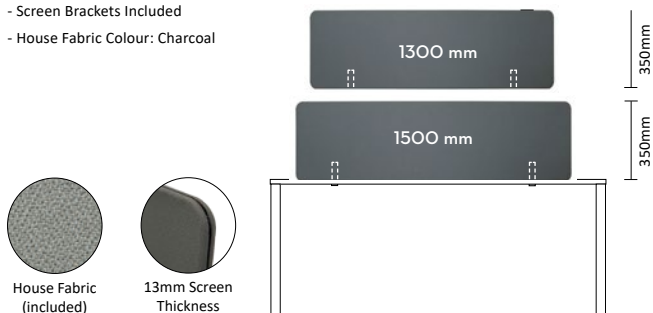

WORKSTATIONS

PLAZA - OPTIC WORKSTATIONS

The plaza features a 50 x 50mm steel tube leg system that is easy to assemble, making it an easy solution for any office fit out. Its lineal look and timeless style can be configured to suit your office work environment.

Workstation with scalloped tops included

Table Top Finish Options:
White / Colour swatches page 56 (Eo Board)
 Accessory Options: Refer to page 25

OPTIC Screen System

350H (Imported Screen)

- System Type: Solid Panel
- Screen Brackets Included
- House Fabric Colour: Charcoal

CODE	DIMENSION
ISOUTS13CH	1300W x 13D x 350H
ISOUTS15CH	1500W x 13D x 350H

600H (Local Made Screen) **New**

- System Type: Solid Panel
- Screen Brackets Included
- House Fabric Colour: Charcoal

CODE	DIMENSION
ISOUTS1306	1300W x 22D x 600H
ISOUTS1506	1500W x 22D x 600H
FABRIC OPTION	Rim Trilogy 1 add +

Bench Single Sided x 1 pod

Top view

(Image shown 600H OPTIC Screen)

Base Finish: White / Black - arriving in December

Prices include 1 OPTIC 350H Screen

CODE	TOP SIZE	OVERALL SIZE	POD
PLZDES1507	1500L	1500L x 750D x 725H	1
PLZDES1807	1800L	1800L x 750D x 725H	1