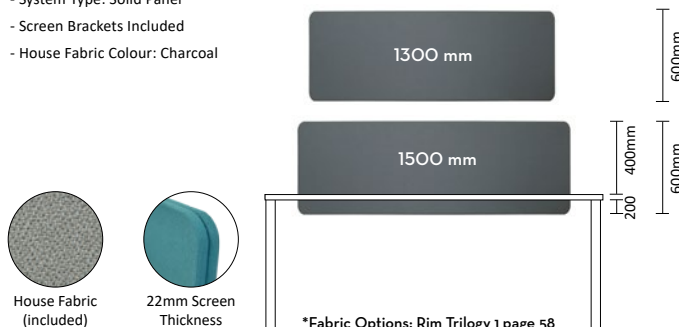

WORKSTATIONS

PLAZA - OPTIC WORKSTATIONS

The plaza features a 50 x 50mm steel tube leg system that is easy to assemble, making it an easy solution for any office fit out. Its lineal look and timeless style can be configured to suit your office work environment.

Workstation with scalloped tops included

Table Top Finish Options:
White / Colour swatches page 56 (Eo Board)
 Accessory Options: Refer to page 25

OPTIC Screen System

350H (Imported Screen)

- System Type: Solid Panel
- Screen Brackets Included
- House Fabric Colour: Charcoal

CODE	DIMENSION
ISOUTS13CH	1300W x 13D x 350H
ISOUTS15CH	1500W x 13D x 350H

600H (Local Made Screen) **New**

- System Type: Solid Panel
- Screen Brackets Included
- House Fabric Colour: Charcoal

CODE	DIMENSION
ISOUTS1306	1300W x 22D x 600H
ISOUTS1506	1500W x 22D x 600H
FABRIC OPTION	Rim Trilogy 1 add +